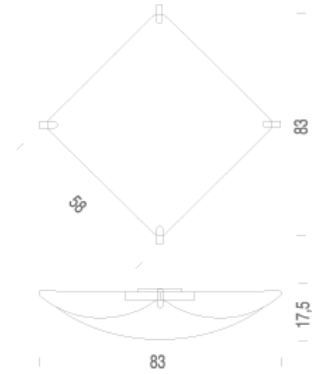

NEMO

VELA MAJOR

Stefano Marcato

E27 FLUO/LED/HALO

Lamping

Source	E27 A60
Total power	2x 100W
Emission	diffused
Switching	dimnable, according to the bulb
Tension	230V
Ip class	20
Materials	glass + brass

Codes

VEM EWW 31

Structure

Diffuseur

Package

LxPxH (base)	60x60x20
Weight (body)	70x70x25
Weight (base)	11
Parcels	5,8