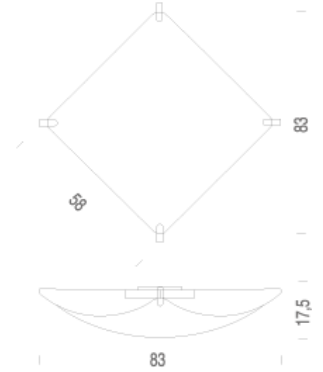

NEMO

VELA MAJOR

Stefano Marcato

HALO

Lamping

Source	R7s (114mm)
Total power	300W
Emission	diffused
Switching	dimnable
Tension	230V
Ip class	20
Materials	glass + brass

Codes

VEM HWW 31

Structure

Diffuseur

Package

LxPxH (base)	60x60x20
Weight (body)	70x70x25
Weight (base)	11
Parcels	5,8