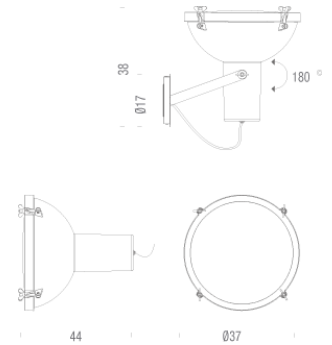

NEMO

PROJECTEUR 365 WALL CEILING

Le Corbusier

E27 FLUO/LED/HALO

Lamping

Source	E27 bulb
Total power	150W
Emission	direct, spot
Switching	dimnable, according to the bulb
Tension	230V
Ip class	30
Materials	aluminium

Codes

PRJ EDW 3A
PRJ EWS 3A
PRJ EMS 3A

Structure

Diffuseur

Package

LxPxH (base)	50x50x50
Weight (base)	5

NEMO

PROJECTEUR 365 WALL CEILING

Le Corbusier

E27 FLUO/LED/HALO IP54

Lamping

Source	E27 bulb
Total power	60W
Emission	direct, spot
Switching	dimnable, according to the bulb
Tension	230V
Ip class	54
Materials	aluminium

Codes

PRJ EDW 3E
PRJ EWS 3E
PRJ EMS 3E

Structure

Diffuseur

Package

LxPxH (base)	50x50x50
Weight (base)	5