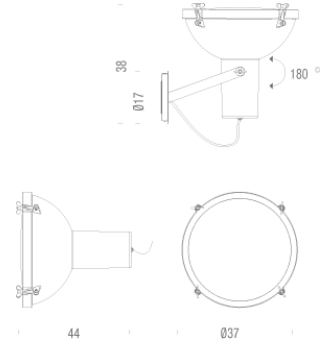

NEMO

PROJECTEUR 365 WALL CEILING

Le Corbusier

E27 FLUO/LED/HALO

Lamping

Source	E27 bulb
Total power	150W
Emission	direct, spot
Switching	dimnable, according to the bulb
Tension	230V
Ip class	30
Materials	aluminium

Codes

PRJ EDW 3A
PRJ EWS 3A
PRJ EMS 3A

Structure

Diffuseur

Package

LxPxH (base)	50x50x50
Weight (base)	5

NEMO

PROJECTEUR 365 WALL CEILING

Le Corbusier

E27 FLUO/LED/HALO IP54

Lamping

Source	E27 bulb
Total power	60W
Emission	direct, spot
Switching	dimnable, according to the bulb
Tension	230V
Ip class	54
Materials	aluminium

Codes

PRJ EDW 3E
PRJ EWS 3E
PRJ EMS 3E

Structure

Diffuseur

Package

LxPxH (base)	50x50x50
Weight (base)	5