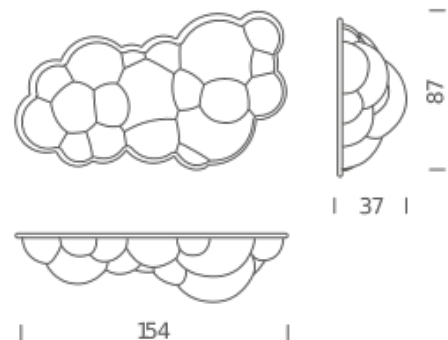

NEMO

NUVOLA wall ceiling

Mario Bellini

Pendant, ceiling/wall and floor lamps. in natural opal polyethylene, in rotational printing. The floor version is also outdoor. Diffused lighting for a widespread and comfortable output. The pendant version is fastened to the ceiling with three suspension cables, adjustable with an outline included in the package. White canopy freely adjustable on the ceiling. The ceiling/wall version is composed by one of the two blocs (deep or flat, to choose) while the IP44 outdoor version has adjustable feet with possibility of ground fixing. All versions are dimmable. For the pendant version, DALI driver on request.

Codes

NUV LWW 31

Structure

white

Diffuser

Package 1

Dimensions	93x150x65
Gross weight	19 Kg

NEMO

Codes

NUV LWW 32

Structure

white

Diffuser

Package 1

Dimensions	93x150x65
Gross weight	19 Kg