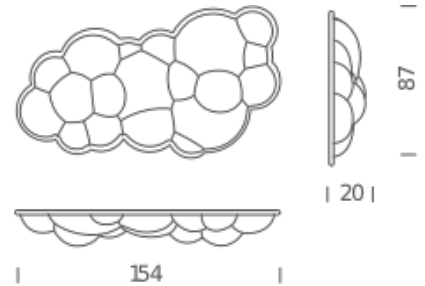

Codes

NUV LWW 31

Structure

white

Diffuser

Package 1

Dimensions	93x150x65
Gross weight	19 Kg

NEMO

Codes

NUV LWW 32

Structure

white

Diffuser

Package 1

Dimensions	93x150x65
Gross weight	19 Kg