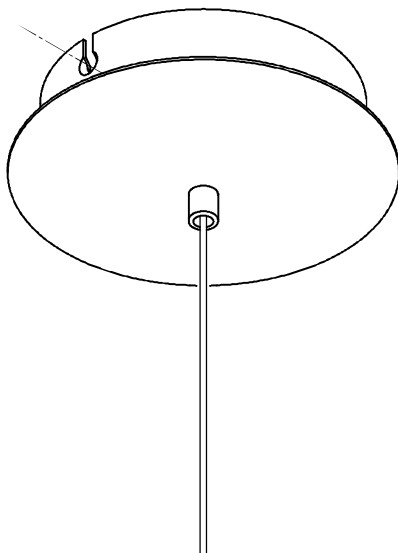

LEDS C4[®]

VINTAGE

00-1799-S4-CG

The photograph may not match the reference exactly. Please read the product description to identify the finish.

[Download photometric file .ldt /.ies](#)

[Click on image to download energy label](#)

TECHNICAL CHARACTERISTICS

| | |
|--|------------------|
| Type: | Pendant |
| IP Protection degrees: | IP20 |
| Light source 1: Bulb specified at the product label | 1 x E27 100W |
| Total power consumption (W): | 100 |
| Angle of the optics / Reflector: | |
| Voltage / Frequency: | 220-240V/50-60Hz |
| Warranty: | 2 |
| Units per box: | 3 |
| Net Weight (Kg): | 1.365 |
| EAN Code: | 8435381404796 |

MATERIALS / FINISHES

Structure material: Steel
Structure finish: Old brown
Golden amber

71-1799-14-14

Structure material:
Structure finish:

Aluminium
White

IP20

1

2

3

x2

4

5