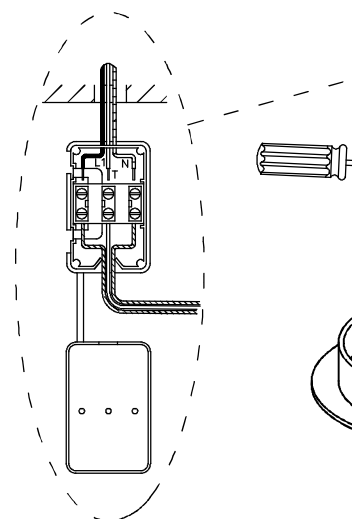

TECHNICAL CHARACTERISTICS

| | |
|--|------------------|
| Type: | Pendant |
| IP Protection degrees: | IP20 |
| Light source 1: Bulb specified at the product label | 1 x E27 100W |
| Total power consumption (W): | 100 |
| Angle of the optics / Reflector: | |
| Voltage / Frequency: | 220-240V/50-60Hz |
| Warranty: | 2 |
| Units per box: | 3 |
| Net Weight (Kg): | 1.365 |
| EAN Code: | 8435381404796 |

MATERIALS / FINISHES

Structure material: Steel
Structure finish: Old brown
Golden amber

71-1799-14-14

Structure material:
Structure finish:

Aluminium
White

IP20

1

2

3

x2

4

5