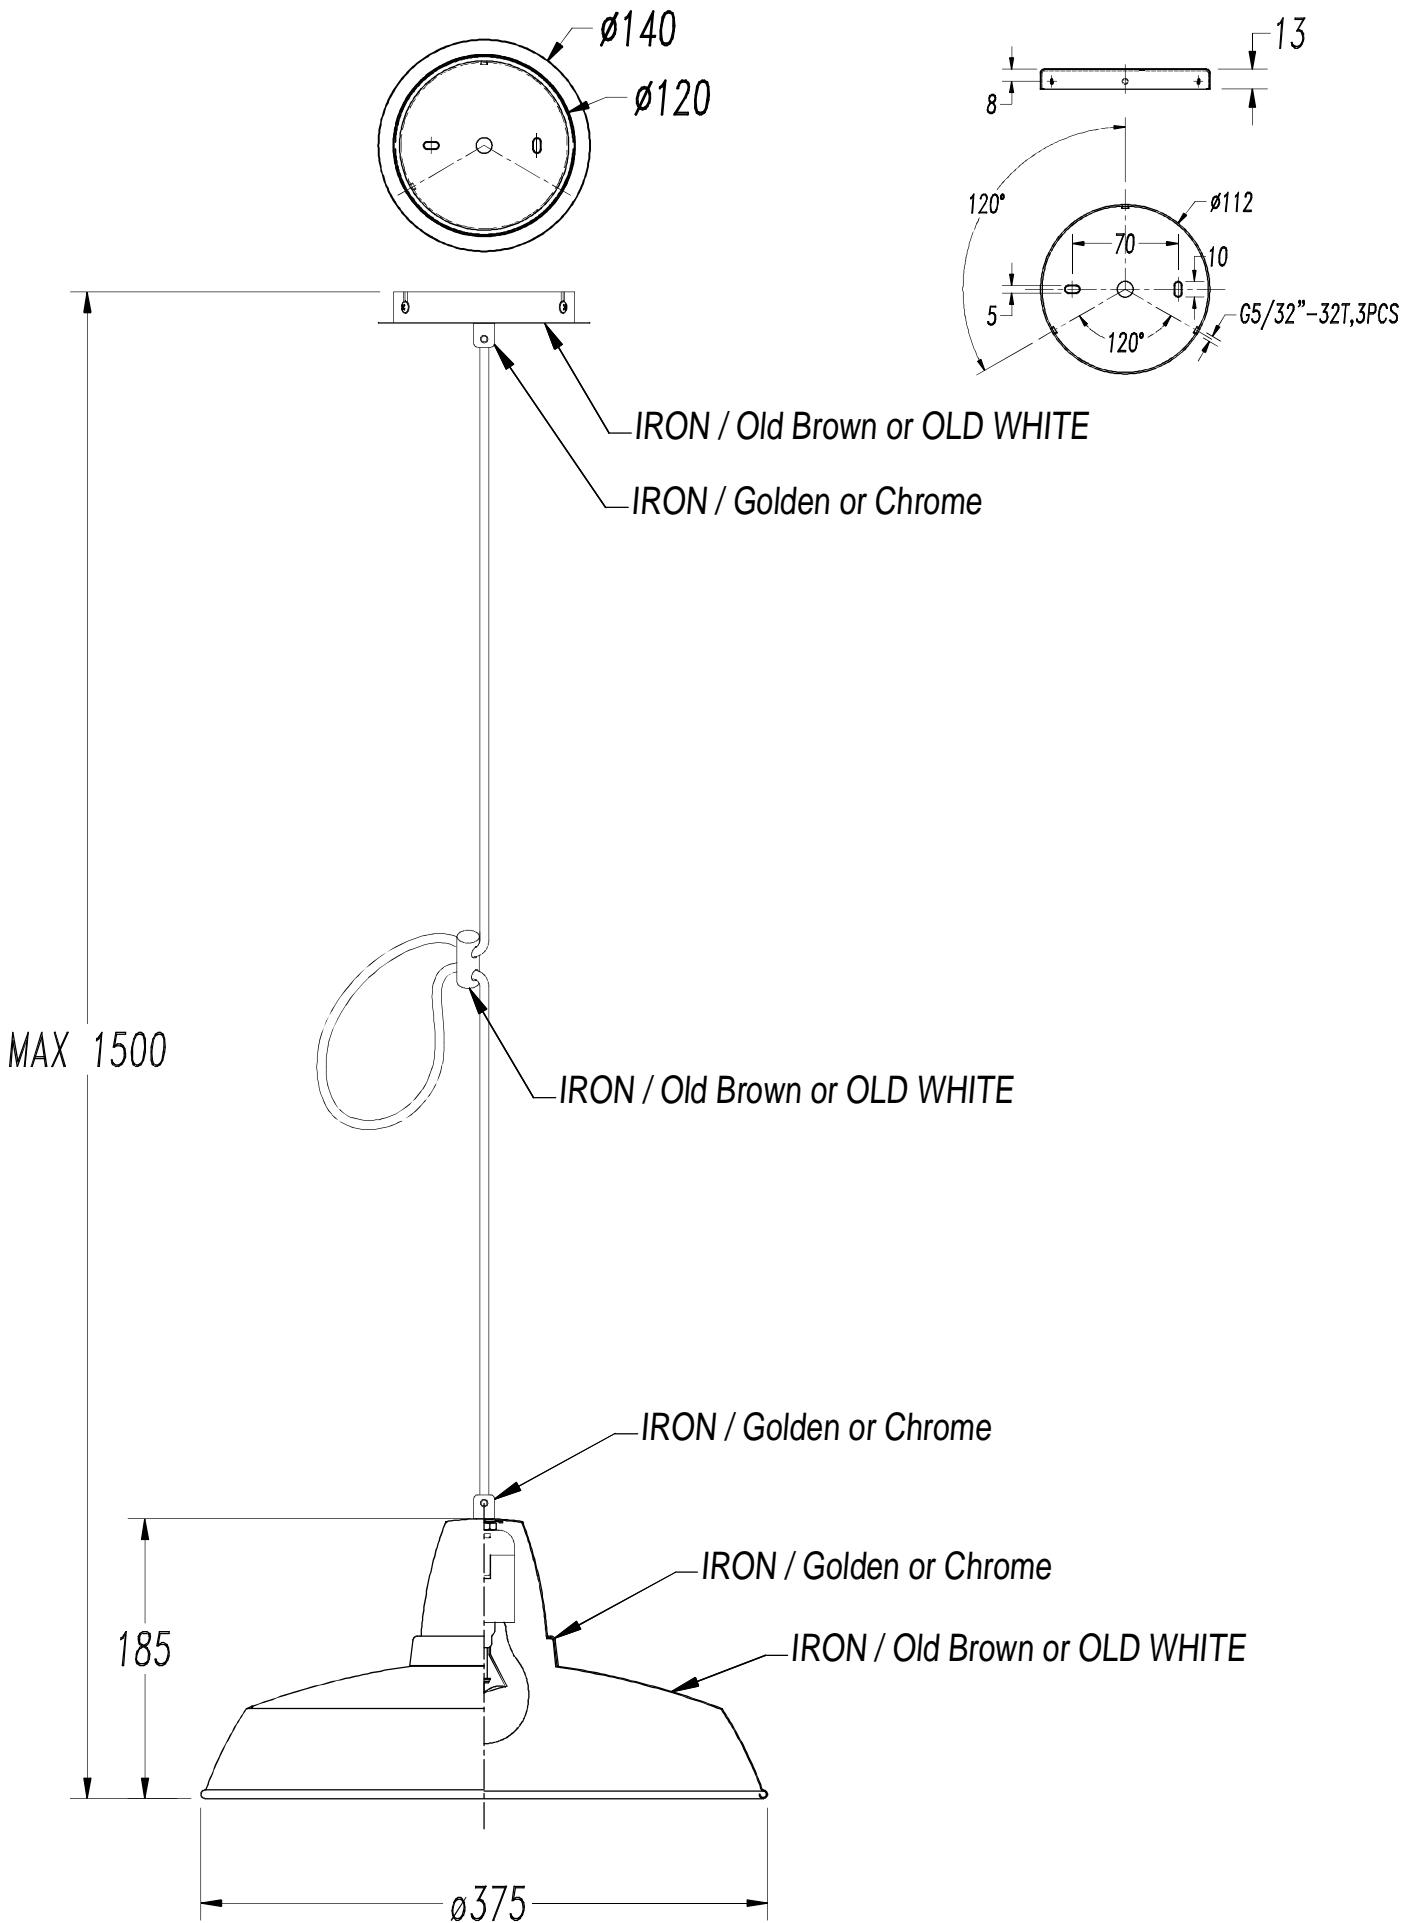

LEDS C4[®]

VINTAGE

00-1799-S4-CG

The photograph may not match the reference exactly. Please read the product description to identify the finish.

[Download photometric file .ldt /.ies](#)

[Click on image to download energy label](#)

TECHNICAL CHARACTERISTICS

| | |
|--|------------------|
| Type: | Pendant |
| IP Protection degrees: | IP20 |
| Light source 1: Bulb specified at the product label | 1 x E27 100W |
| Total power consumption (W): | 100 |
| Angle of the optics / Reflector: | |
| Voltage / Frequency: | 220-240V/50-60Hz |
| Warranty: | 2 |
| Units per box: | 3 |
| Net Weight (Kg): | 1.365 |
| EAN Code: | 8435381404796 |

MATERIALS / FINISHES

Structure material: Steel
Structure finish: Old brown
Golden amber

71-1799-14-14

Structure material:
Structure finish:

Aluminium
White

IP20

1

2

3

x2

4

5