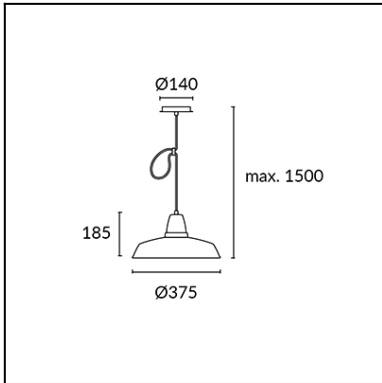

LEDS C4[®]

VINTAGE

00-1799-S4-CG

The photograph may not match the reference exactly. Please read the product description to identify the finish.

[Download photometric file .ldt /.ies](#)

[Click on image to download energy label](#)

TECHNICAL CHARACTERISTICS

| | |
|--|------------------|
| Type: | Pendant |
| IP Protection degrees: | IP20 |
| Light source 1: Bulb specified at the product label | 1 x E27 100W |
| Total power consumption (W): | 100 |
| Angle of the optics / Reflector: | |
| Voltage / Frequency: | 220-240V/50-60Hz |
| Warranty: | 2 |
| Units per box: | 3 |
| Net Weight (Kg): | 1.365 |
| EAN Code: | 8435381404796 |

3

x2

4

5