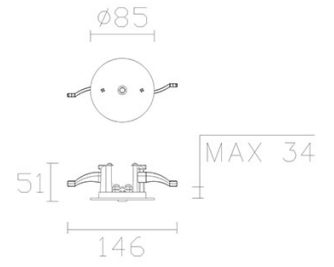

LEDS C4[®]

VINTAGE

00-1799-S4-CG

The photograph may not match the reference exactly. Please read the product description to identify the finish.

[Download photometric file .ldt /.ies](#)

[Click on image to download energy label](#)

TECHNICAL CHARACTERISTICS

| | |
|--|------------------|
| Type: | Pendant |
| IP Protection degrees: | IP20 |
| Light source 1: Bulb specified at the product label | 1 x E27 100W |
| Total power consumption (W): | 100 |
| Angle of the optics / Reflector: | |
| Voltage / Frequency: | 220-240V/50-60Hz |
| Warranty: | 2 |
| Units per box: | 3 |
| Net Weight (Kg): | 1.365 |
| EAN Code: | 8435381404796 |

MATERIALS / FINISHES

Structure material: Steel
Structure finish: Old brown
Golden amber

71-1799-14-14

Structure material:
Structure finish:

Aluminium
White

IP20

1

2

3

x2

4

5