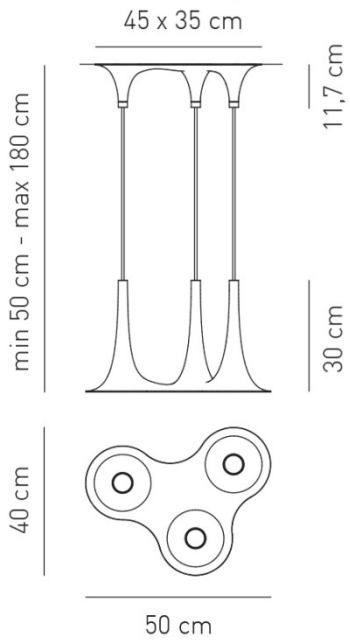

Typology: SUSPENDED LAMP

Ratings

- GU10
- Downlight
- Surface installation over holes
- Supply voltage ~220-240V
- Switch mode: on-off

kg 2.9 m³ 0.15

Product code composition

NAFIR

Type	Article
SP	NAFIR 3

Colours / Finish
BC / BC white / white
CR / BC chrome / white
BC / OR white / gold
BR / BC bronze / white
RO / BC pink gold / white

Source
GU1 GU10 LED 3 x Max 7,5W only LED bulb - 220-240Vac

CE IP20 LED

example composition code | SP | NAFIR3 | RO BC | GU1

for optional accessories please refer to our pricelist or contact our representatives