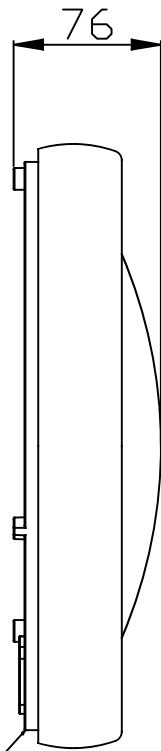

OUT

The photograph may not match the reference exactly. Please read the product description to identify the finish.

[Download photometric file .ldt /.ies](#)

[Click on image to download energy label](#)

TECHNICAL CHARACTERISTICS

Type:	Ceiling fixture
IP Protection degrees:	IP65
Light source 1: Bulb specified at the product label	82 x LED 15W Neutral white - 4000K 1550 lm ^(N) CRI 80
IK Protection degrees:	IK10
Total power consumption (W):	17,8 W
Angle of the optics / Reflector:	94°
Voltage / Frequency:	220-240V/50-60Hz
Warranty:	5
Units per box:	8
Net Weight (Kg):	1.035
EAN Code:	8435381456665

MATERIALS / FINISHES

Structure material: Polycarbonate

Diffuser material: Polycarbonate

Structure finish: Urban grey

Diffuser finish: Opal

Ø310

76

PC opal diffuser with UV filter

PC with UV filter / URBAN GREY
WHITE

Ø301

Ø281

Ø4,7

36