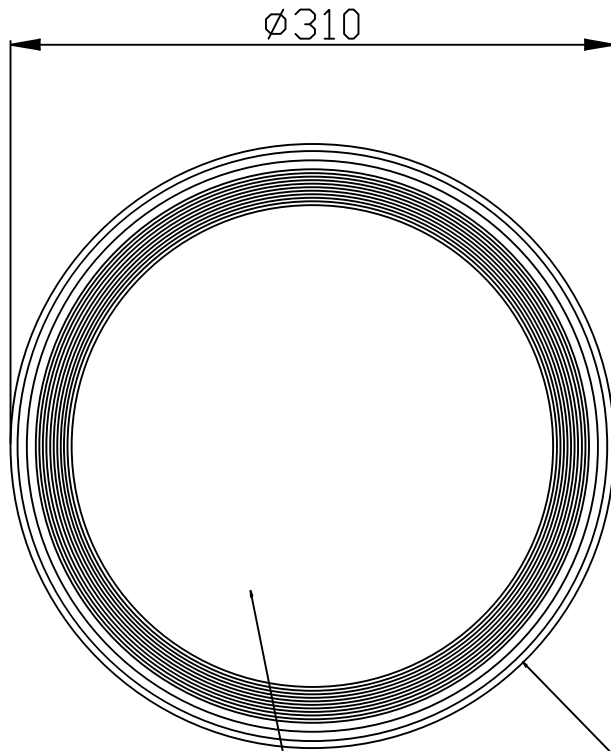

Ø310

76

PC opal diffuser with UV filter

PC with UV filter / URBAN GREY
WHITE

Ø301

Ø281

Ø4,7

36