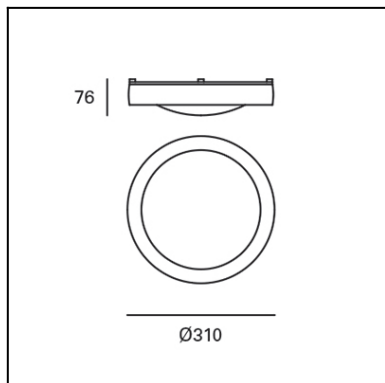

OUT

The photograph may not match the reference exactly. Please read the product description to identify the finish.

[Download photometric file .ldt /.ies](#)

[Click on image to download energy label](#)

TECHNICAL CHARACTERISTICS

Type:	Ceiling fixture
IP Protection degrees:	IP65
Light source 1: Bulb specified at the product label	82 x LED 15W Neutral white - 4000K 1550 lm ^(N) CRI 80
IK Protection degrees:	IK10
Total power consumption (W):	17,8 W
Angle of the optics / Reflector:	94°
Voltage / Frequency:	220-240V/50-60Hz
Warranty:	5
Units per box:	8
Net Weight (Kg):	1.035
EAN Code:	8435381456665

PC with UV filter / URBAN GREY
WHITE

Ø301

Ø281

Ø4,7

36