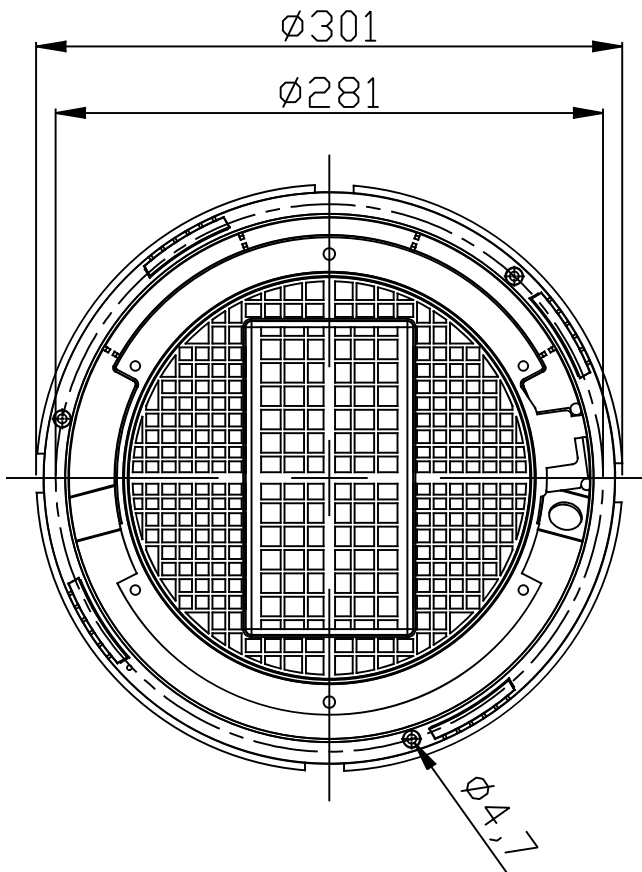

Type:	Ceiling fixture
IP Protection degrees:	IP65
Light source 1: Bulb specified at the product label	82 x LED 15W Neutral white - 4000K 1550 lm ^(N) CRI 80
IK Protection degrees:	IK10
Total power consumption (W):	17,8 W
Angle of the optics / Reflector:	94°
Voltage / Frequency:	220-240V/50-60Hz
Warranty:	5
Units per box:	8
Net Weight (Kg):	1.035
EAN Code:	8435381456665

PC with UV filter / URBAN GREY
WHITE

Ø301

Ø281

Ø4,7

36