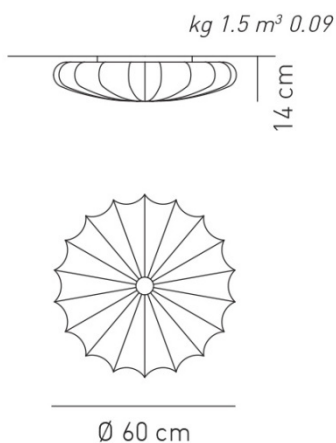

Product code composition

MUSE / fabric INCLUDED, glass diffuser kit NOT AVAILABLE / application: both as ceiling or wall lamp

Type	Article	Colours	Finish	Source
PL	MUSE 60	BC white	XX white metal	E27 2 x Max 6,5W LED or 2 x Max 42W halo
		AR orange		
		AZ light blue		
		BL dark blue		
		FU fuchsia		
		GI yellow		
		RO pink		
		RS red		
		VE green		
		VI violet		
		MC multicolour		
		FI flower		
		ST sticks		

Silk stretch fabric

Comp. 84% polyester, 16% elastane (Spandex) for multicolour MC.

Comp. 80% polyamide, 20% elastane (Spandex) for other colours.

Weight 170/190 gr/m² for multicolour MC.

Weight 195/215 gr/m² for white BC.

Weight 180/200 gr/m² for other colours.

Light fastness (ISO 105 B02) from 3 to 6

Glow wire 750°C for multicolour MC

Glow wire 850°C for white BC / other colours.

example composition code | PL | MUSE60 | ST | XX | E27

for optional accessories please refer to our pricelist or contact our representatives