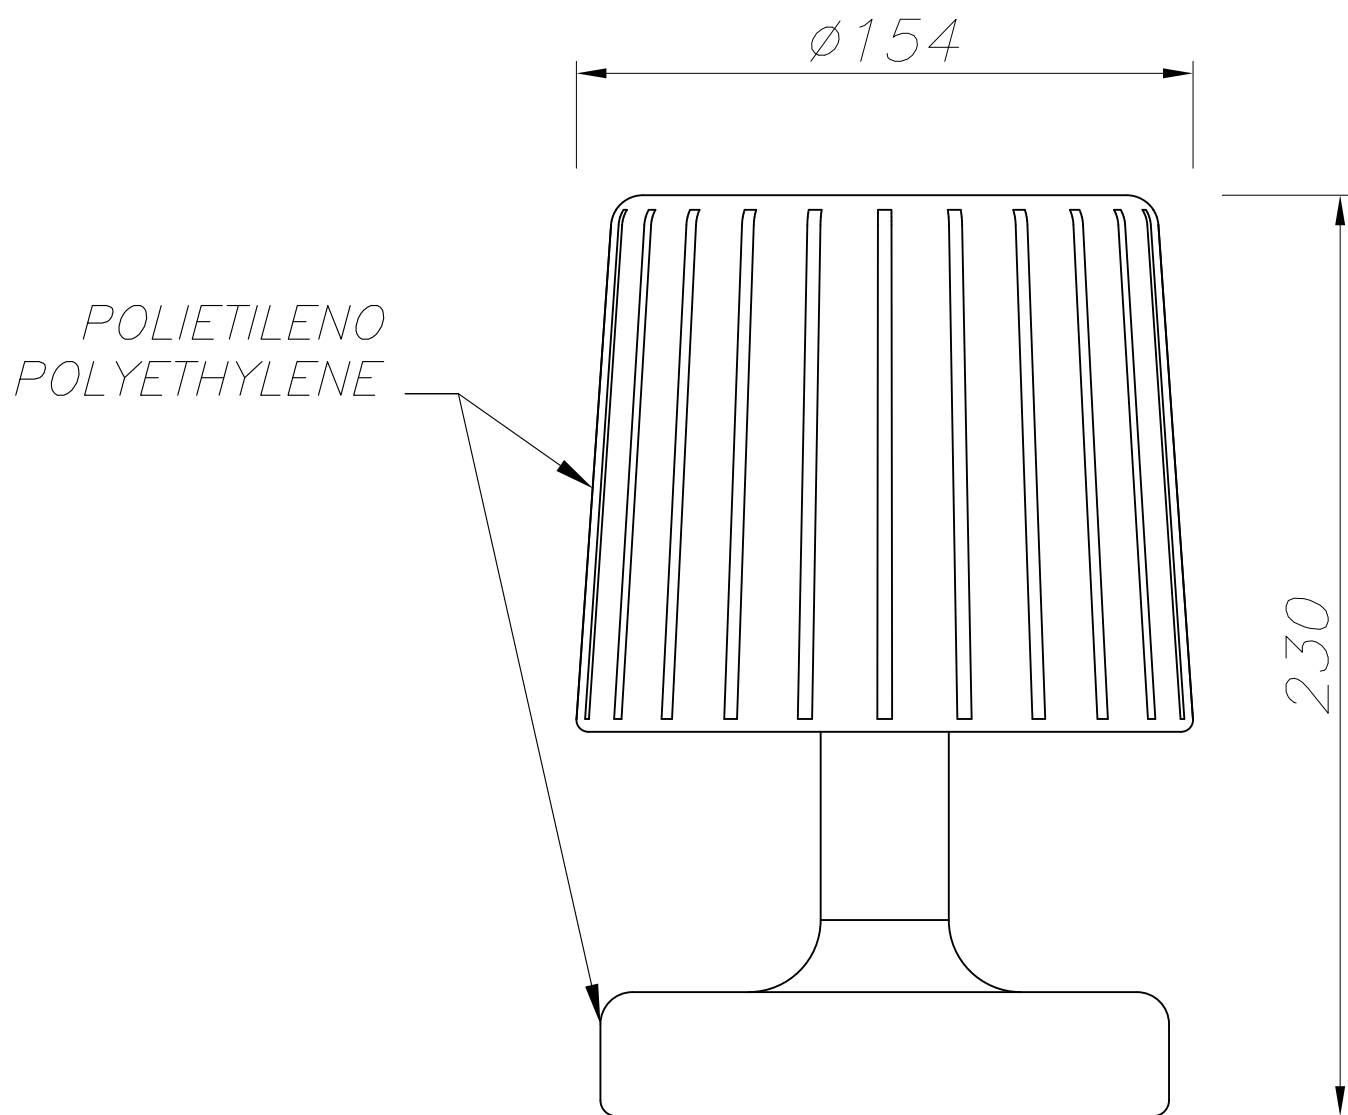

TECHNICAL CHARACTERISTICS

Type:	Table lamp
IP Protection degrees:	IP54
Light source 1: Bulb specified at the product label	9 x LED 1W Led RGB CRI 75
Angle of the optics / Reflector:	
Voltage / Frequency:	100-240VAC/50-60Hz
Warranty:	2
Option to extend the guarantee:	No
Units per box:	4
Net Weight (Kg):	0.510
EAN Code:	8435381426941
Stability:	>15°

MATERIALS / FINISHES

Structure material: Polyethylene

Diffuser material: Polyethylene

Structure finish: White

Diffuser finish: White

GEAR

Multi-voltage electronic gear included (Yes)

①