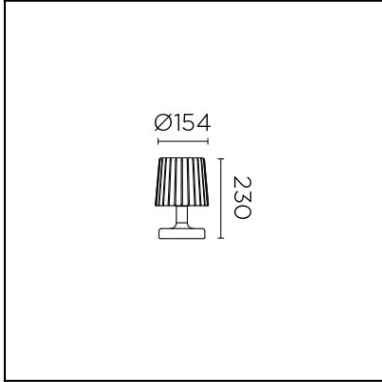

LEDS C4[®]

MOONLIGHT

PORTABLE

10-9874-M1-M1

OUT 

The photograph may not match the reference exactly. Please read the product description to identify the finish.

[Download photometric file .ldt /.ies](#)

[Click on image to download energy label](#)

TECHNICAL CHARACTERISTICS

Type:	Table lamp
IP Protection degrees:	IP54
Light source 1: Bulb specified at the product label	9 x LED 1W Led RGB CRI 75
Angle of the optics / Reflector:	
Voltage / Frequency:	100-240VAC/50-60Hz
Warranty:	2
Option to extend the guarantee:	No
Units per box:	4
Net Weight (Kg):	0.510
EAN Code:	8435381426941
Stability:	>15°