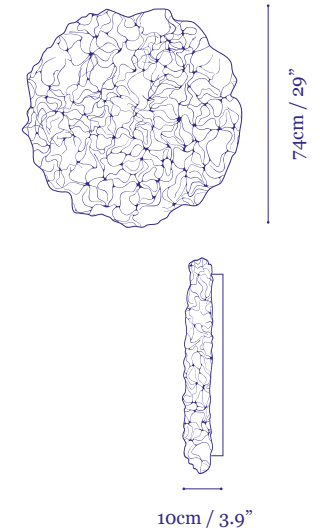

Rev. 1.0

Copyright © Aqua Creations

Aqua Creations
Lighting & Furniture Atelier

www.aquagallery.com