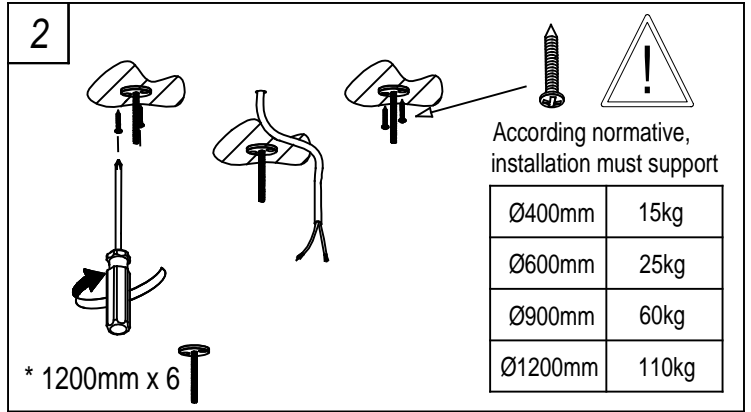

TECHNICAL CHARACTERISTICS

Type:	Ceiling fixture
IP Protection degrees:	IP20
Light source 1:	324 x LED
Bulb specified at the product label	97W Warm White - 3000K 10800 lm ^(N) CRI 80
Total power consumption (W):	105
Angle of the optics / Reflector:	
Voltage / Frequency:	100-240VAC/50-60Hz
Warranty:	2
Option to extend the guarantee:	5
Units per box:	1
Net Weight (Kg):	10.000
EAN Code:	8435381465612

PENDANT

1

OFF

According normative, installation must support

Ø400mm	15kg
Ø600mm	25kg
Ø900mm	60kg
Ø1200mm	110kg

2

3

a

According normative, installation must support

Ø400mm	15kg
Ø600mm	25kg
Ø900mm	60kg
Ø1200mm	110kg

max. 1.5m

3

a

4

a

5