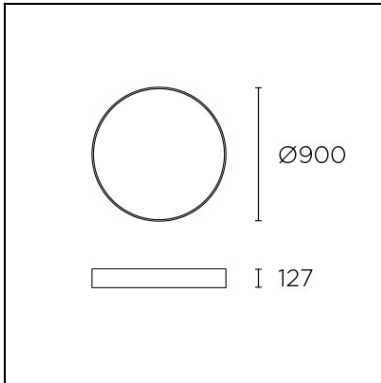

LEDS C4

LUNO

15-5926-14-OU

The photograph may not match the reference exactly. Please read the product description to identify the finish.

[Download photometric file .ldt /.ies](#)

[Click on image to download energy label](#)

TECHNICAL CHARACTERISTICS

Type:	Ceiling fixture
IP Protection degrees:	IP20
Light source 1:	324 x LED
Bulb specified at the product label	97W Warm White - 3000K 10800 lm ^(N) CRI 80
Total power consumption (W):	105
Angle of the optics / Reflector:	
Voltage / Frequency:	100-240VAC/50-60Hz
Warranty:	2
Option to extend the guarantee:	5
Units per box:	1
Net Weight (Kg):	10.000
EAN Code:	8435381465612

RECESSED

1

OFF

min. 20 min. 20

Ø400mm
Ø600mm
Ø900mm
Ø1200mm

2

a

b