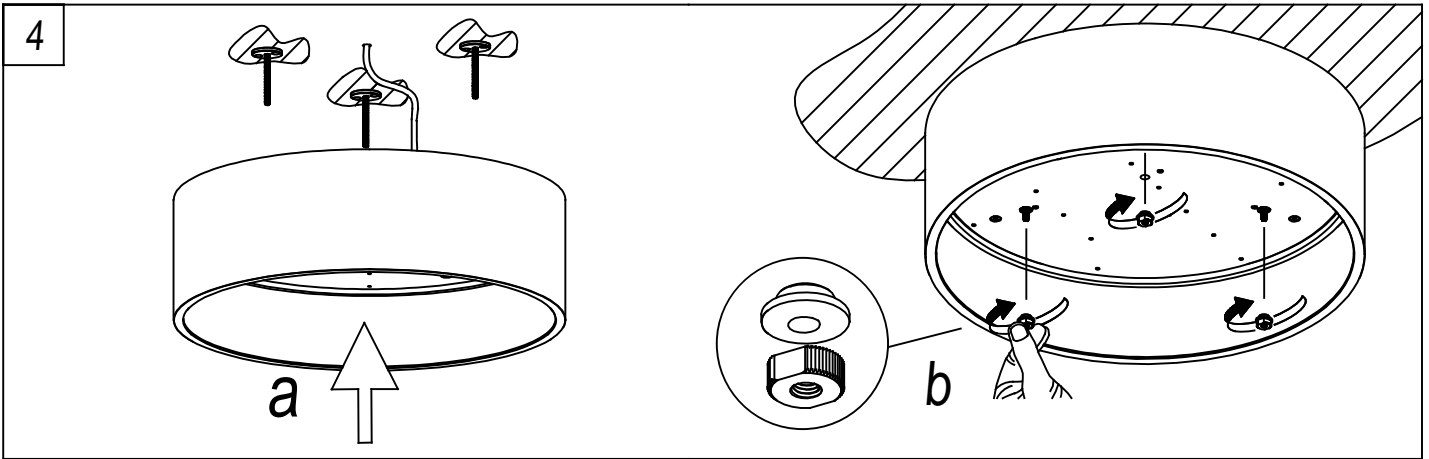

TECHNICAL CHARACTERISTICS

Type:	Ceiling fixture
IP Protection degrees:	IP20
Light source 1:	324 x LED
Bulb specified at the product label	97W Warm White - 3000K 10800 lm ^(N) CRI 80
Total power consumption (W):	105
Angle of the optics / Reflector:	
Voltage / Frequency:	100-240VAC/50-60Hz
Warranty:	2
Option to extend the guarantee:	5
Units per box:	1
Net Weight (Kg):	10.000
EAN Code:	8435381465612

PENDANT

1

OFF

According normative, installation must support

Ø400mm	15kg
Ø600mm	25kg
Ø900mm	60kg
Ø1200mm	110kg

2

3

a