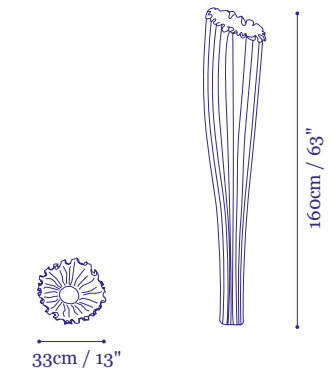

CFL with ECG dimmable [Type E] 2 x 55W bulbs

UL Listed

Package

Volume: 36 x 36 x 170cm, 14 x 14 x 67"

Weight: 14kg / 31lb

Dimensions

Horn Floor Lamp

Optional additions:

1. Wooden base, dark brown.

Dimensions: 35x35x12cm, 13.7x13.7x4.7"

2. Floor attachment ring. $\varnothing 14\text{cm}/5.6''$

Rev. 2.0

Copyright © Aqua Creations

Aqua Creations
Lighting & Furniture Atelier

www.aquagallery.com