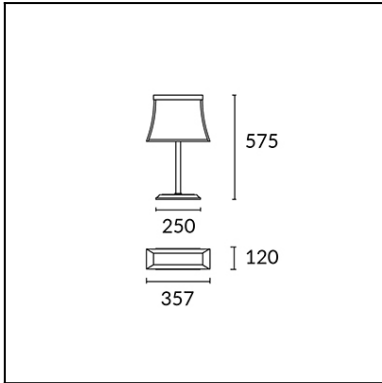

Design by Llusca&Santolaria (?)

The photograph may not match the reference exactly. Please read the product description to identify the finish.

Download photometric file .ldt /.ies

Click on image to download energy label

#### TECHNICAL CHARACTERISTICS

Type:	Table lamp
IP Protection degrees:	IP20
Light source 1:	36 x LED
Bulb specified at the product label	12,4W Warm White - 2700K 1600 lm <sup>(N)</sup> CRI 80
Total power consumption (W):	16
Angle of the optics / Reflector:	
Voltage / Frequency:	100-240VAC/50-60Hz
Warranty:	2
Option to extend the guarantee:	5
Units per box:	4
Net Weight (Kg):	3.870
EAN Code:	8435381443566
Stability:	>15°