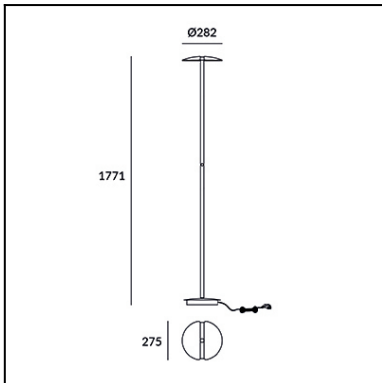

#### Design by Manel Llusçà

The photograph may not match the reference exactly. Please read the product description to identify the finish.

Download photometric file .ldt /.ies

Click on image to download energy label

#### TECHNICAL CHARACTERISTICS

Type:	Floor lamp
IP Protection degrees:	IP20
Light source 1:	96 x LED
Bulb specified at the product label	16W Warm White - 3000K 2328 lm <sup>(N)</sup> CRI 80
Total power consumption (W):	20.5
Angle of the optics / Reflector:	
Voltage / Frequency:	100-240VAC/50-60Hz
Warranty:	2
Option to extend the guarantee:	5
Units per box:	1
Net Weight (Kg):	7.620
EAN Code:	8435381459567