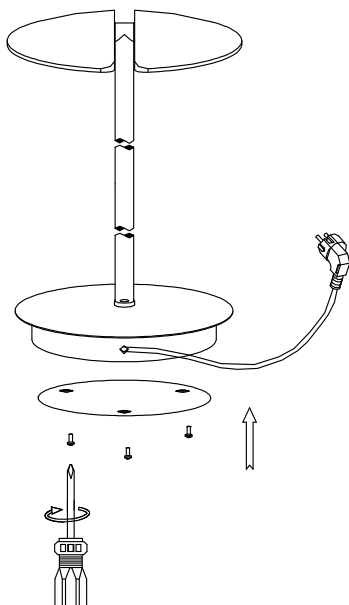

#### TECHNICAL CHARACTERISTICS

Type:	Floor lamp
IP Protection degrees:	IP20
Light source 1:	96 x LED
Bulb specified at the product label	16W Warm White - 3000K 2328 lm <sup>(N)</sup> CRI 80
Total power consumption (W):	20.5
Angle of the optics / Reflector:	
Voltage / Frequency:	100-240VAC/50-60Hz
Warranty:	2
Option to extend the guarantee:	5
Units per box:	1
Net Weight (Kg):	7.620
EAN Code:	8435381459567

#### GEAR

Multi-voltage electronic gear included (Yes)

Dimming protocol: Touch dimmer

**1**

**2**

**3**

**4**

**5**